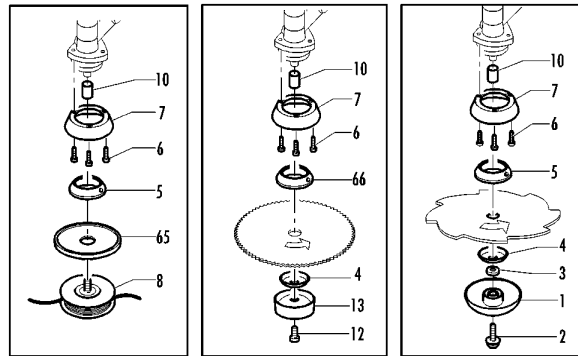

FIGURE 2

Item	P/N McC	P/N ELX	Qty	DESCRIPTION
FIGURE 2				
A 1	240809B	538240809	1	free hub kit
A 2	• 240806	538240806	1	pin
3	• 240807	538240807	1	spacer
A 4	229834	538229834	1	flange
A 5	229833	538229833	1	flange
6	240688	538240688	3	screw M5x14 + washer
B 7	240767	538240767	1	flange guard
A 8	FIGURE 4			
9	241426	538241426	1	gear box
10	• 247272	538247272	1	spacer
11	• 240151	538240151	1	screw
A 12	229842	538229842	1	blade screw M10x16
A 13	236596	538236596	1	idle cup D 10
14	236529	538236529	3	split washer
15	235804	538235804	2	screw M5x30
16	236381	538236381	1	screw M5x10
B 17	247208	538247208	1	string head protection kit
18	• 235806	538235806	2	screw M5x20
19	• 235248	538235248	4	washer M5
20	• 240931	538240931	1	clamp protector D.25
21	• 236732	538236732	4	nut M5
22	• 241973	538241973	1	cutter
23	• 235802	538235802	2	screw M5x14
24	227068	538227068	1	loop handle assy
25	• 236642	538236642	4	nut M6
26	• 227046	538227046	1	clamp protector D.25
27	• 236936	538236936	4	washer
28	• 228320	538228320	4	screw
29	235911	538235911	2	screw M6x12
30	236642	538236642	2	nut M6
31	246864	538246864	1	side protection
32	235911	538235911	2	screw M6x12
33	228152	538228152	2	half hook D.25
34	236642	538236642	2	nut M6
35	241538	538241538	1	trigger assy
36	• 246955	538246955	1	handle kit
37	•• 229819	538229819	1	safety trigger
38	• 240618	538240618	2	screw 3x16
39	• 240833	538240833	4	tapping screw 3x20
40	• 229823	538229823	1	button throttle
41	• 227065	538227065	1	benzig
42	• 229973	538229973	1	spring trigger
43	• 229824	538229824	1	slide throttle cable
44	• 241296	538241296	1	gas lever
45	• 240091	538240091	1	trigger spring
C 46	• 241526	538241526	1	wires ass'y
C 47	•• 241527	538241527	1	gas cable
C 48	•• 236394	538236394	1	switch

Item	P/N McC	P/N ELX	Qty	DESCRIPTION
49	236981	538236981	2	screw
50	235912	538235912	1	nut M6
51	228146	538228146	2	left handle support
52	242233	538242233	1	mount ass'y
53	• 235918	538235918	1	ball bearing
54	• 227284	538227284	1	drum clutch
55	• 236378	538236378	1	snap ring
56	242398	538242398	1	diaphragm
57	228109	538228109	1	transmission shaft SM26
58	235806	538235806	4	screw M5x20 TCE
59	242442	538242442	1	outer shaft D25 L1489
60	• 228192	538228192	5	bushing ass'y d.25mm
61	235804	538235804	2	screw M5x30 TCE
62	225473	538225473	1	lower clamp
63	225472	538225472	1	upper clamp
65	241155	538241155	1	string head shield
66	240936	538240936	1	flange
67	229850	538229850	2	ring D.25
68	235802	538235802	1	screw M5x14 TCE

FIGURE 4				
A	1	240853B	538040853	string head male M10
	2	• 240850	538240850	1 pin
B	3	• 241154	538241154	2 eyelet
B	4	• 247395B	538047395	1 spool line
	5	• 240852	538240852	1 spring
C	6	• 241153	538241153	1 nut

A=ALTA ROTAZIONE
B=MEDIA ROTAZIONE
C=ALTA ROTAZIONE
NUOVI CODICI

A=HIGH MOVING
B=MEDIUM MOVING
C=SLOW MOVING
NEW P. NUMBERS

A=HAUTE DEMANDE
B=MOYENNE DEMANDE
C=BASSE DEMANDE
NOUVELLES REFERENCES

A=GROBE NACHFRAGE
B=MITTELMAESSIGE
C=WENIGE NACHFRAGE
NEU CODEX